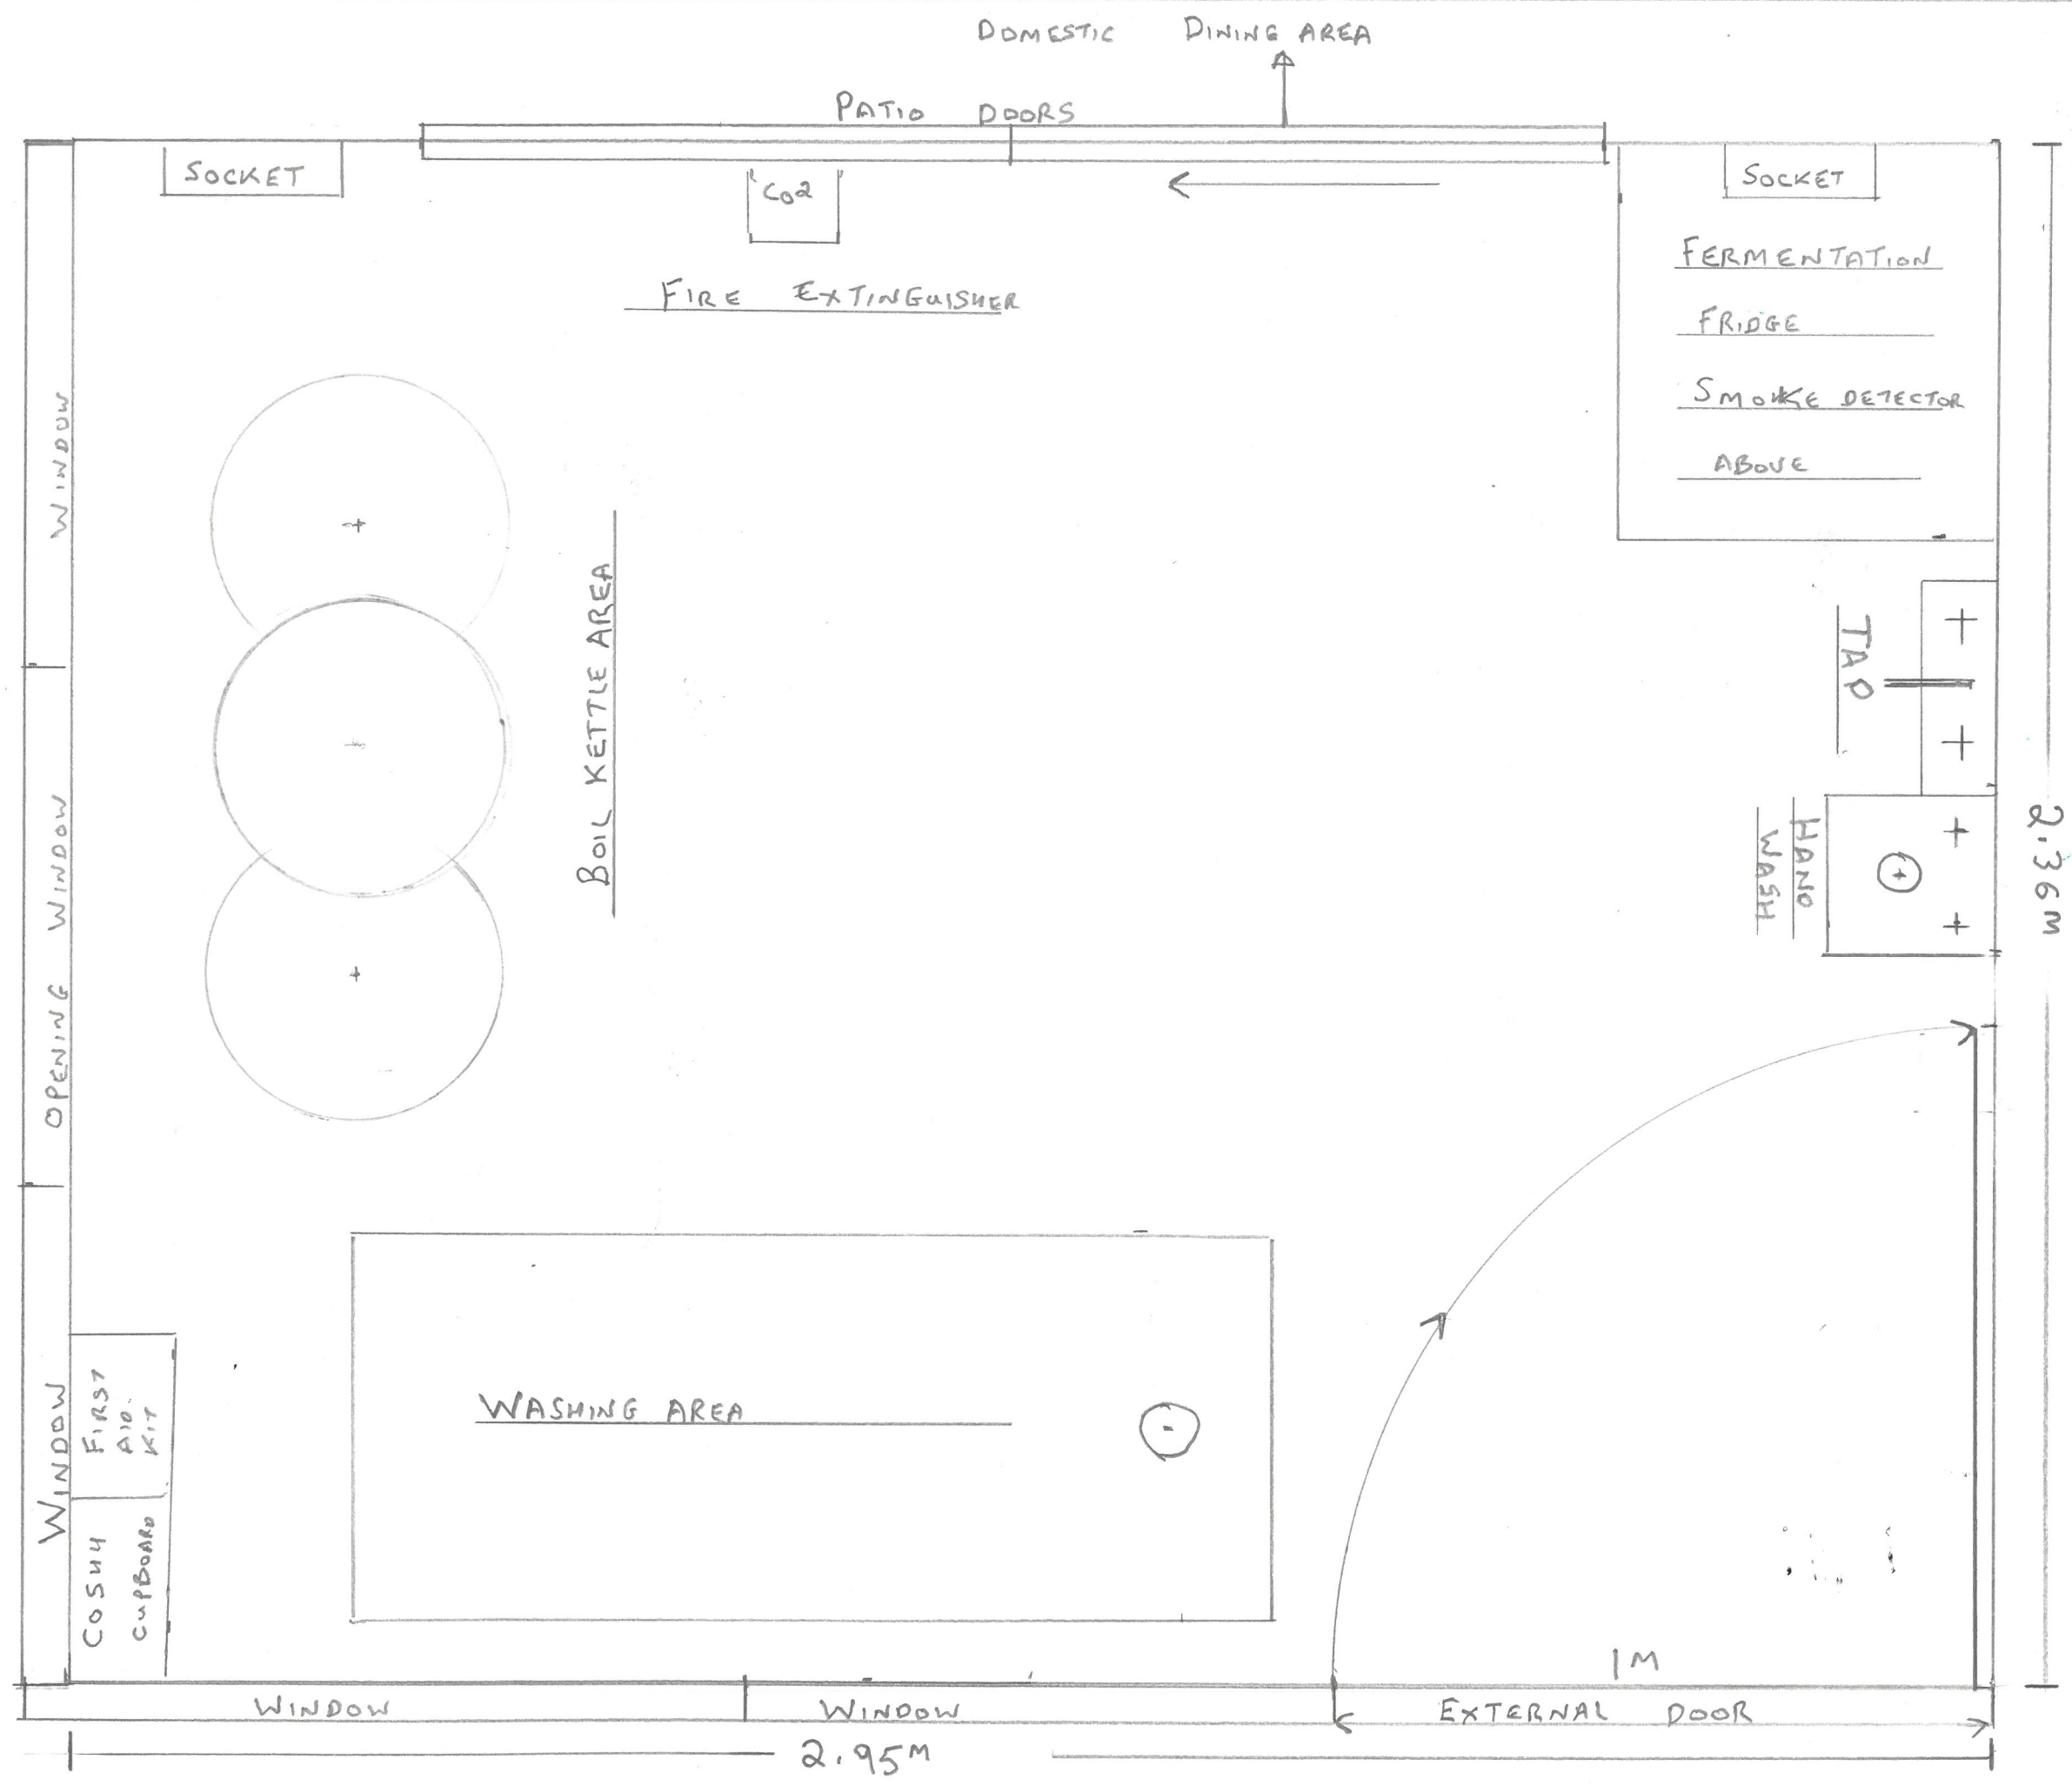

BREWERY
SCALE 1:10
PLAN VIEW
21 SIS CLOSE
ABINGDON
OX14 3TA

SOCKET

CO2

FIRE EXTINGUISHER

WINDOW

WINDOW OPENING

WINDOW

FIRST AID KIT
CUPBOARDS

BOIL KETTLE AREA

WASHING AREA

SOCKET

FERMENTATION

FRIDGE

SMOKE DETECTOR

ABOVE

TAP

HAND WASH

2.36m

1M

EXTERNAL DOOR

WINDOW

WINDOW

2.95m