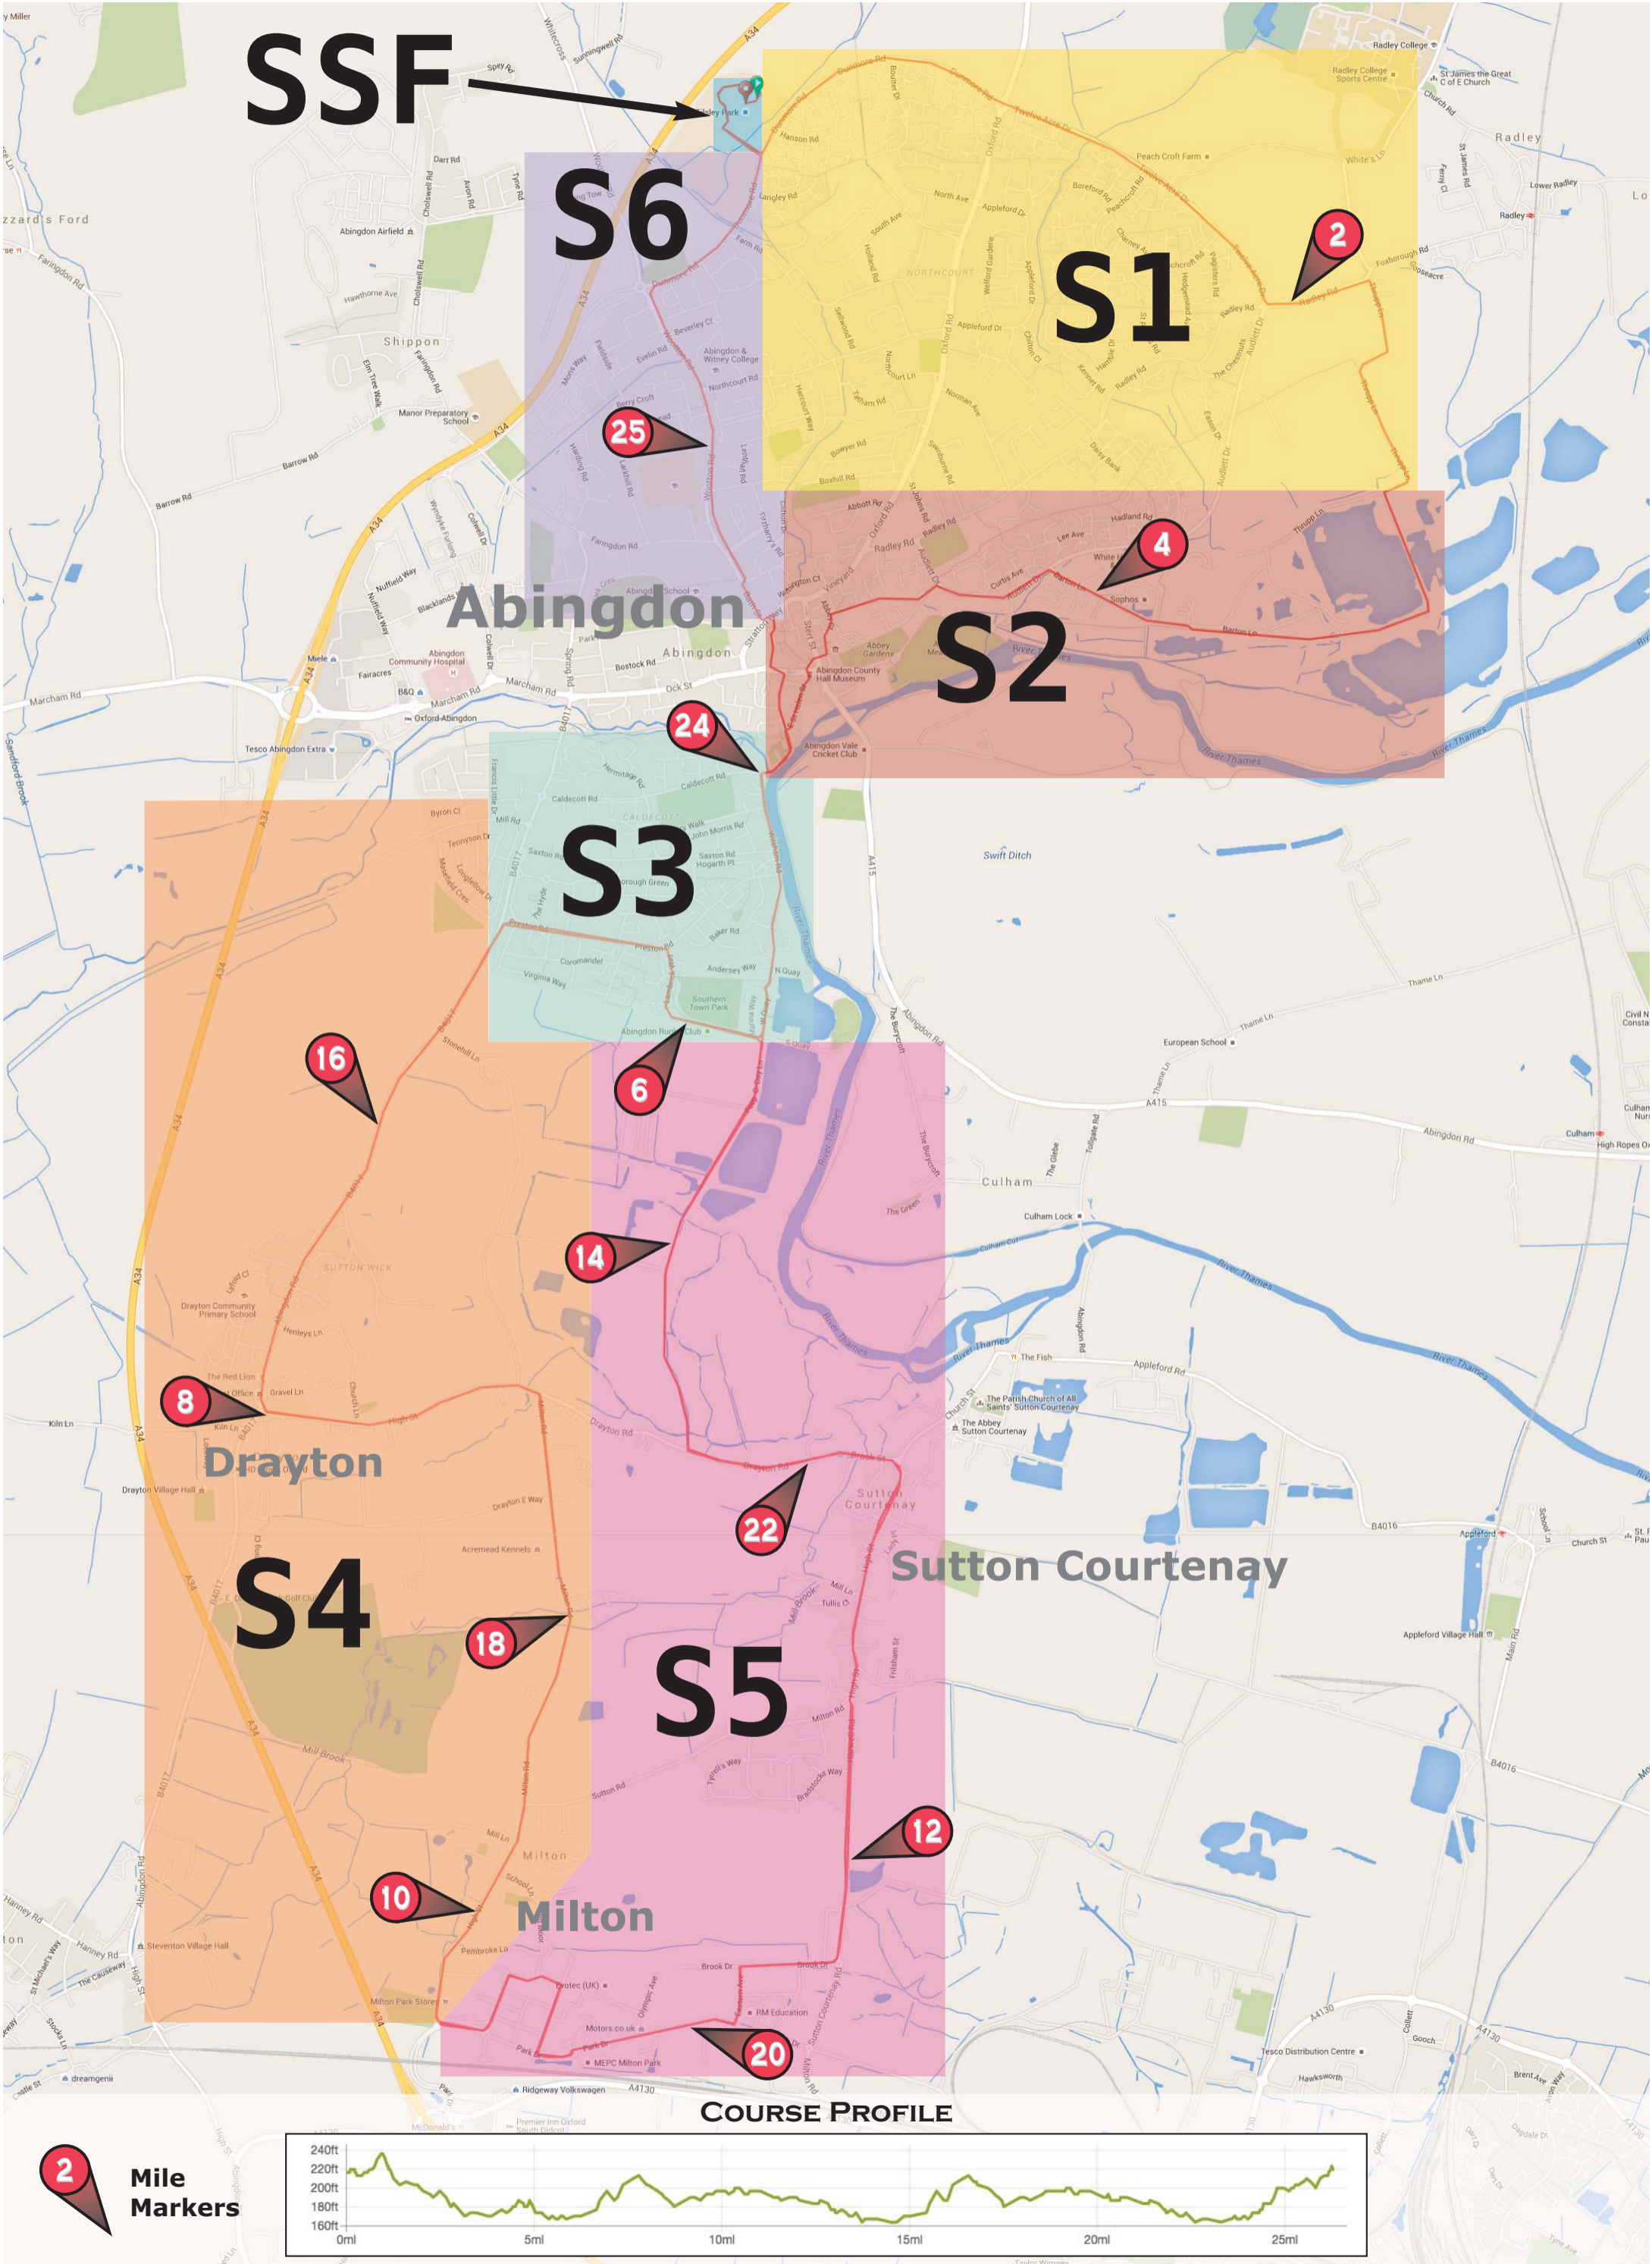

# 2021 ABINGDON MARATHON SECTOR MAP

SSF

S6

S1

Abingdon

S2

S3

Drayton

S4

Sutton Courtenay

S5

Milton

COURSE PROFILE

Mile Markers