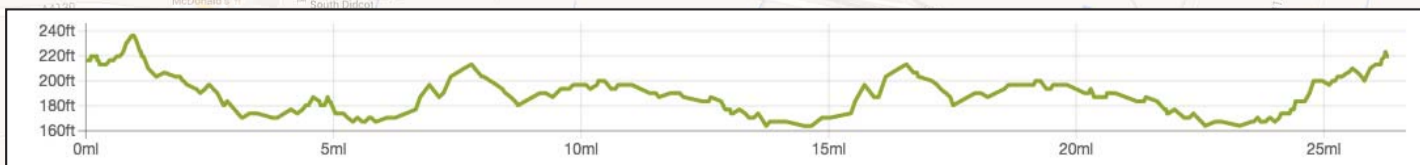

Abingdon

TOWN CENTRE MARKET SQUARE

Drayton, Milton & Sutton Courtenay
Road closures to be in force from 08:00hrs - 13:15hrs

Sutton Courtenay

MILTON PARK

COURSE PROFILE

Mile Markers

Road Closures