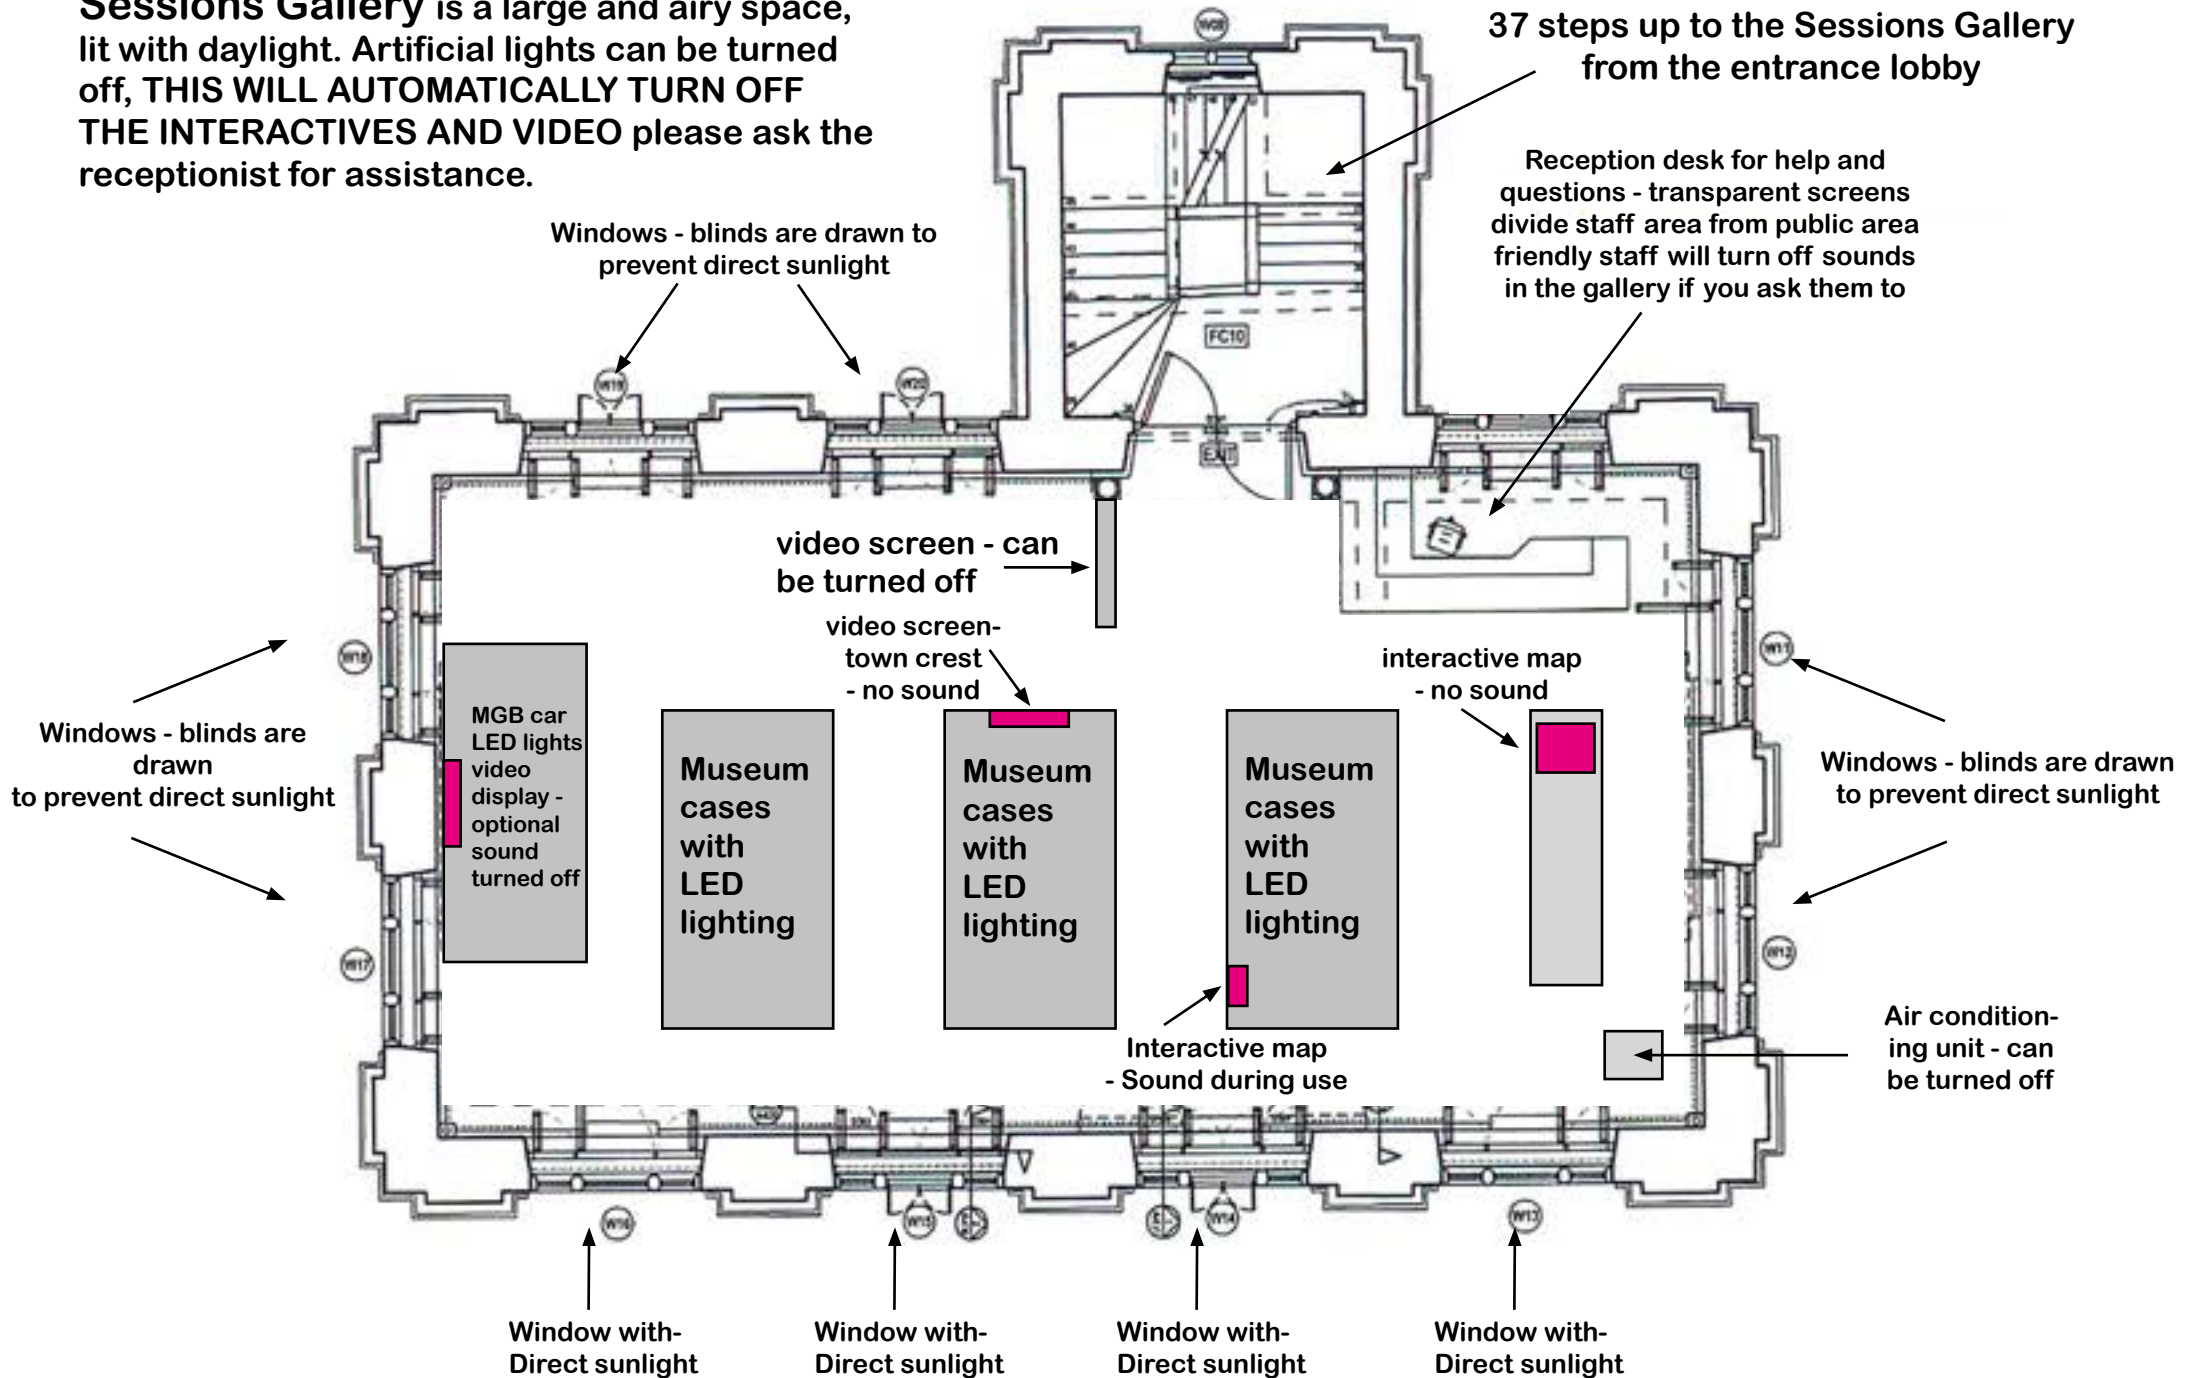

Fluorescent lighting in lobby - can be turned off

Open air covered arcade and entrance to the Museum

**Sessions Gallery** is a large and airy space, lit with daylight. Artificial lights can be turned off, **THIS WILL AUTOMATICALLY TURN OFF THE INTERACTIVES AND VIDEO** please ask the receptionist for assistance.

# Cafe, Kempster room, Crossley Engines display and Toilets

## Sound map key -

-  Noise of extractor fans.
-  Noise of hand driers in toilets.
-  Crossley engines make a noise during operation and have spoken sound describing their function (button operated)