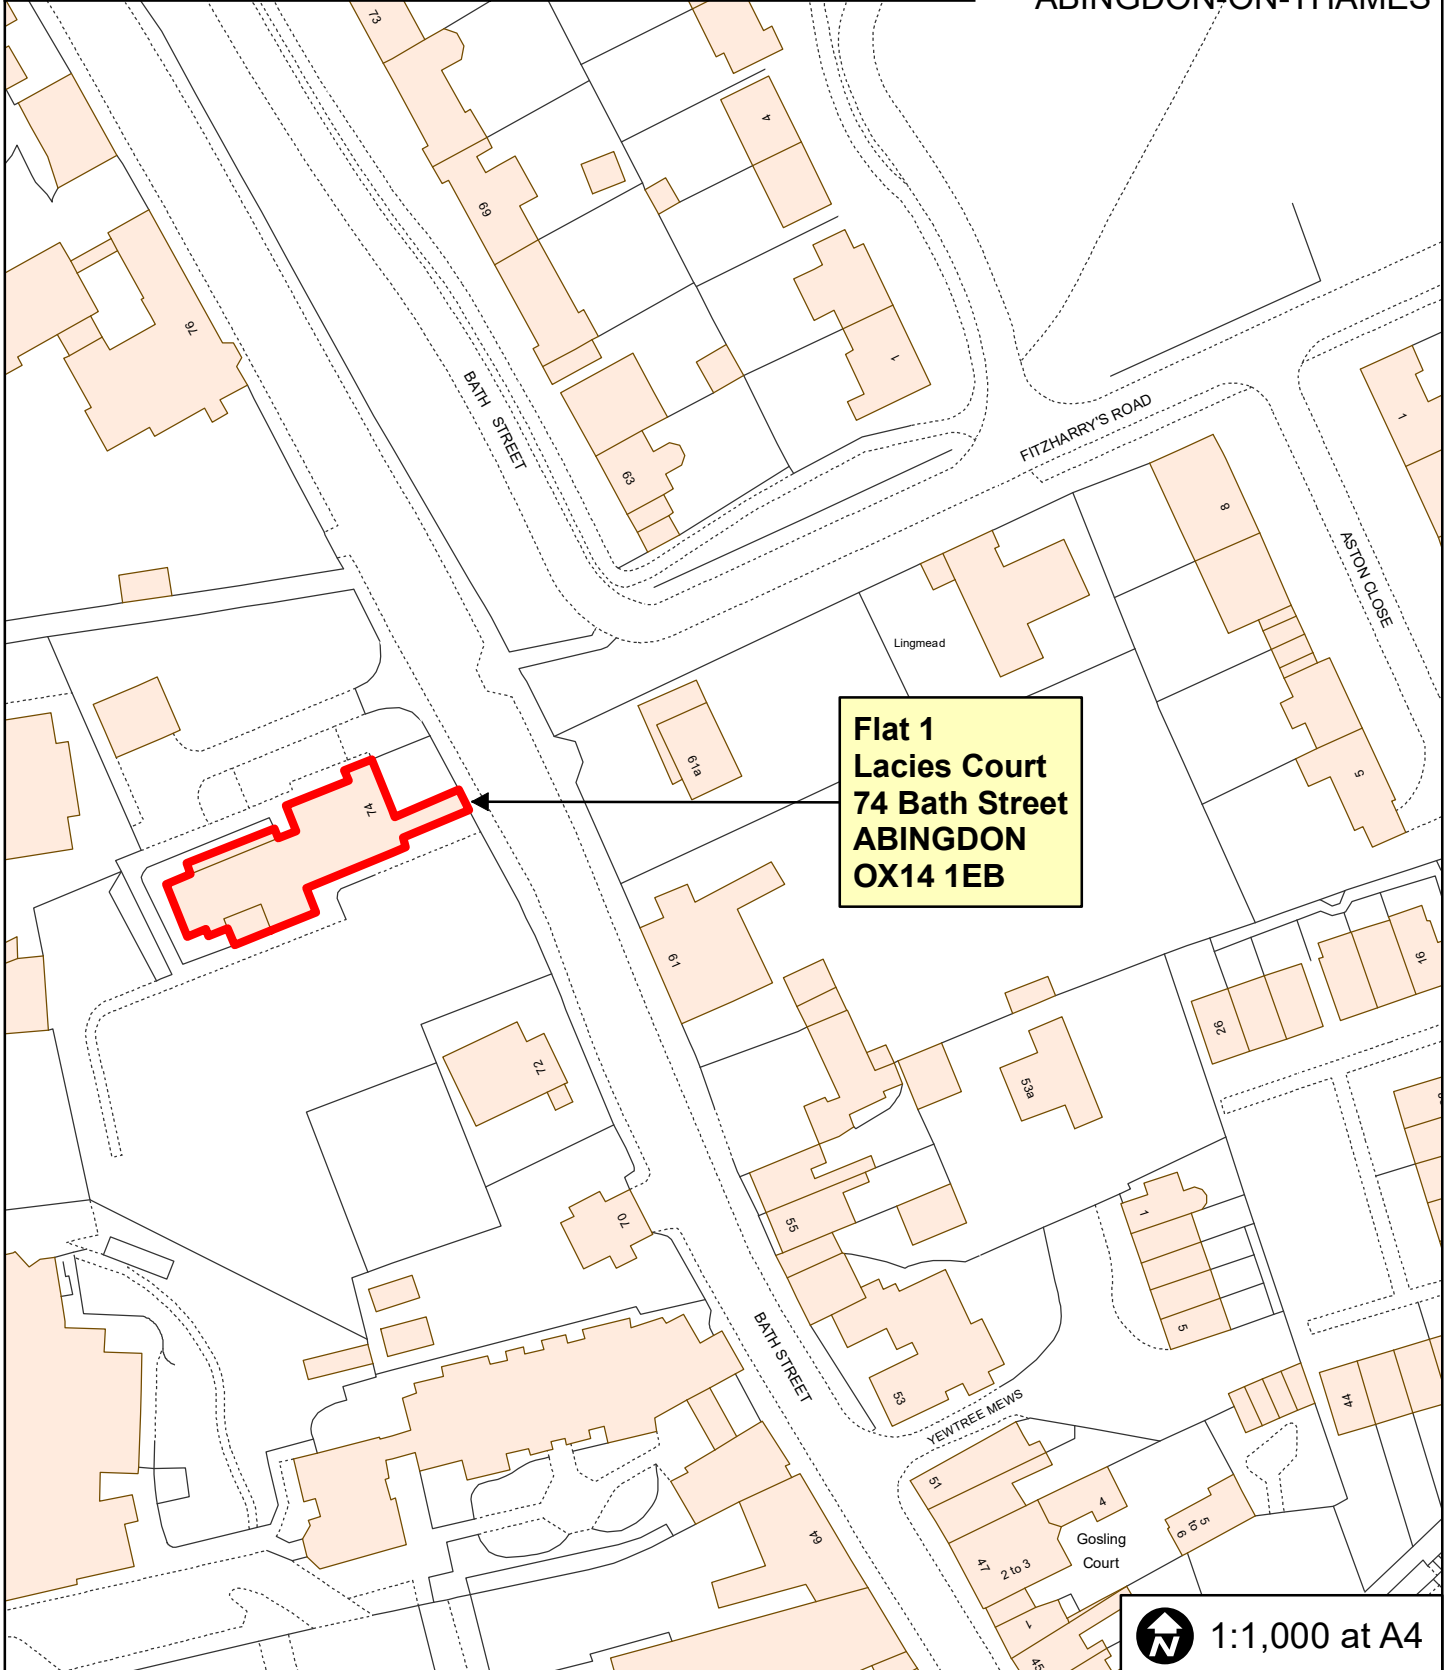

Confirmation of address known to Vale of White Horse District Council as:

**Flat 1  
Lacies Court  
74 Bath Street  
ABINGDON  
OX14 1EB**

ABINGDON-ON-THAMES

 1:1,000 at A4