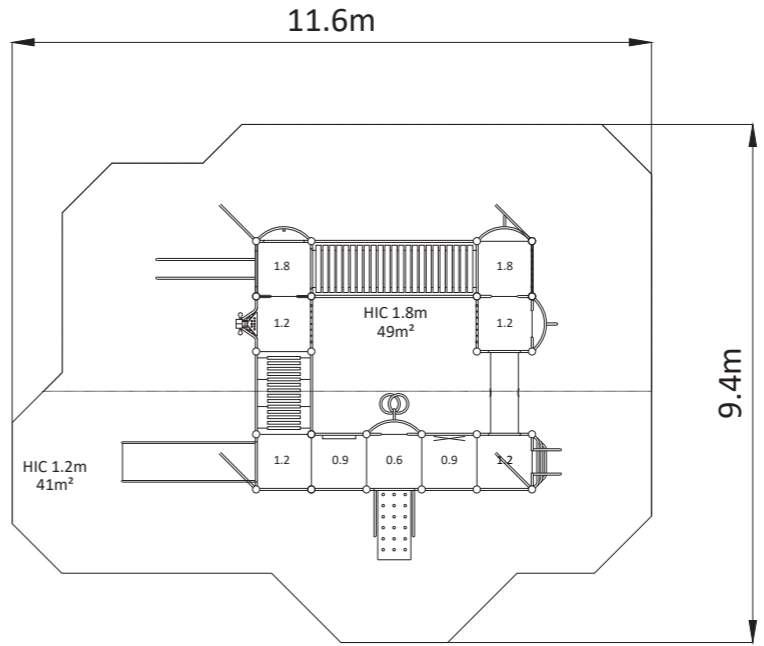

PZW816 Citadel Castle

Green metal work

16
Features

35
users

Accessible from ground level

design
make
play
SutcliffePlay
South West

- Play Features**
- ☺ 3m Suspension Bridge
 - ☺ Firemans Pole 1.8M
 - ☺ Firemans Pole 1.2M
 - ☺ 1.5m Tunnel
 - ☺ 1.8m Rope Climb
 - ☺ 1.8m Slide Bars
 - ☺ Binocular Rail
 - ☺ Net Bridge
 - ☺ 1.2m Slide
 - ☺ Mirror Panel
 - ☺ Rotary Quiz Panel
 - ☺ Shield Panel
 - ☺ Flag Panel
 - ☺ Ring Climber
 - ☺ Climb Up Ramp
 - ☺ Steel Ladder