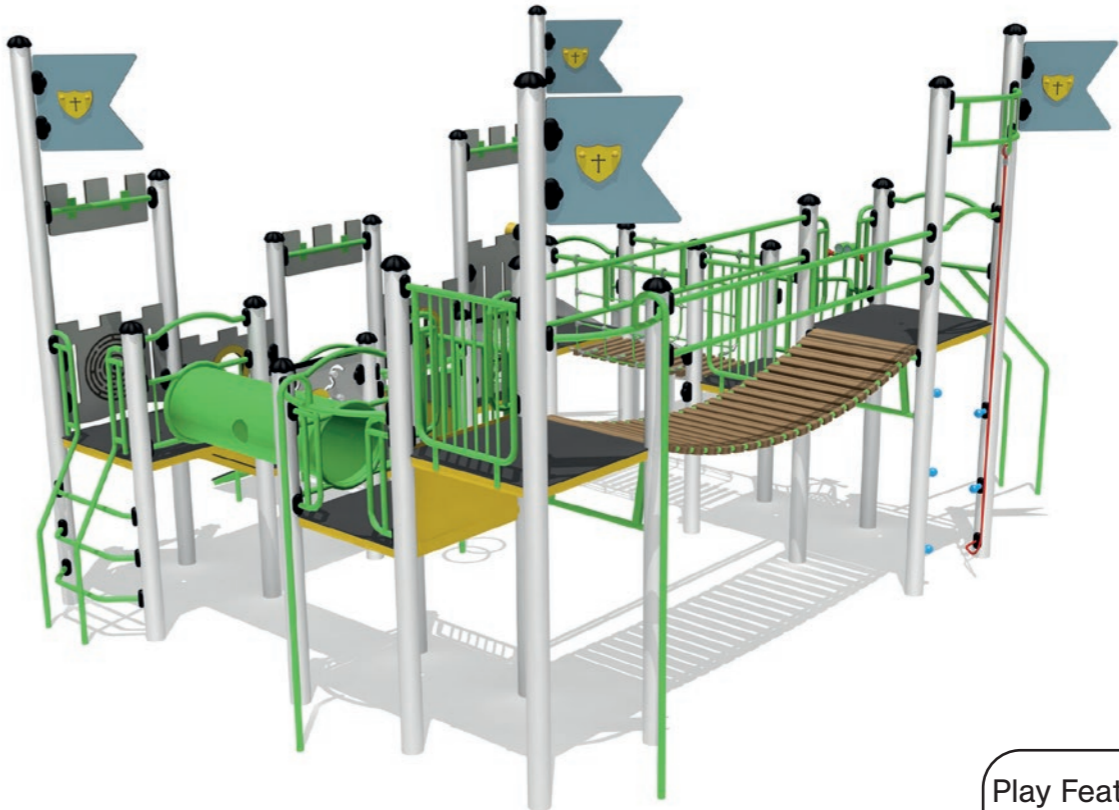

PZW816 Citadel Castle

Green metal work

16
Features

35
users

Accessible from ground level

design
make
play
SutcliffePlay
South West

- Play Features**
- ☺ 3m Suspension Bridge
 - ☺ Firemans Pole 1.8M
 - ☺ Firemans Pole 1.2M
 - ☺ 1.5m Tunnel
 - ☺ 1.8m Rope Climb
 - ☺ 1.8m Slide Bars
 - ☺ Binocular Rail
 - ☺ Net Bridge
 - ☺ 1.2m Slide
 - ☺ Mirror Panel
 - ☺ Rotary Quiz Panel
 - ☺ Shield Panel
 - ☺ Flag Panel
 - ☺ Ring Climber
 - ☺ Climb Up Ramp
 - ☺ Steel Ladder

Castle themed playground equipment sets the scene for imaginative play opportunities.

There are lots of activities and many ways to get to the top of the unit and reach the wide slide down to the ground. Shuffle decks enable movement around the unit and suspension bridges and a tunnel adding to this challenge.