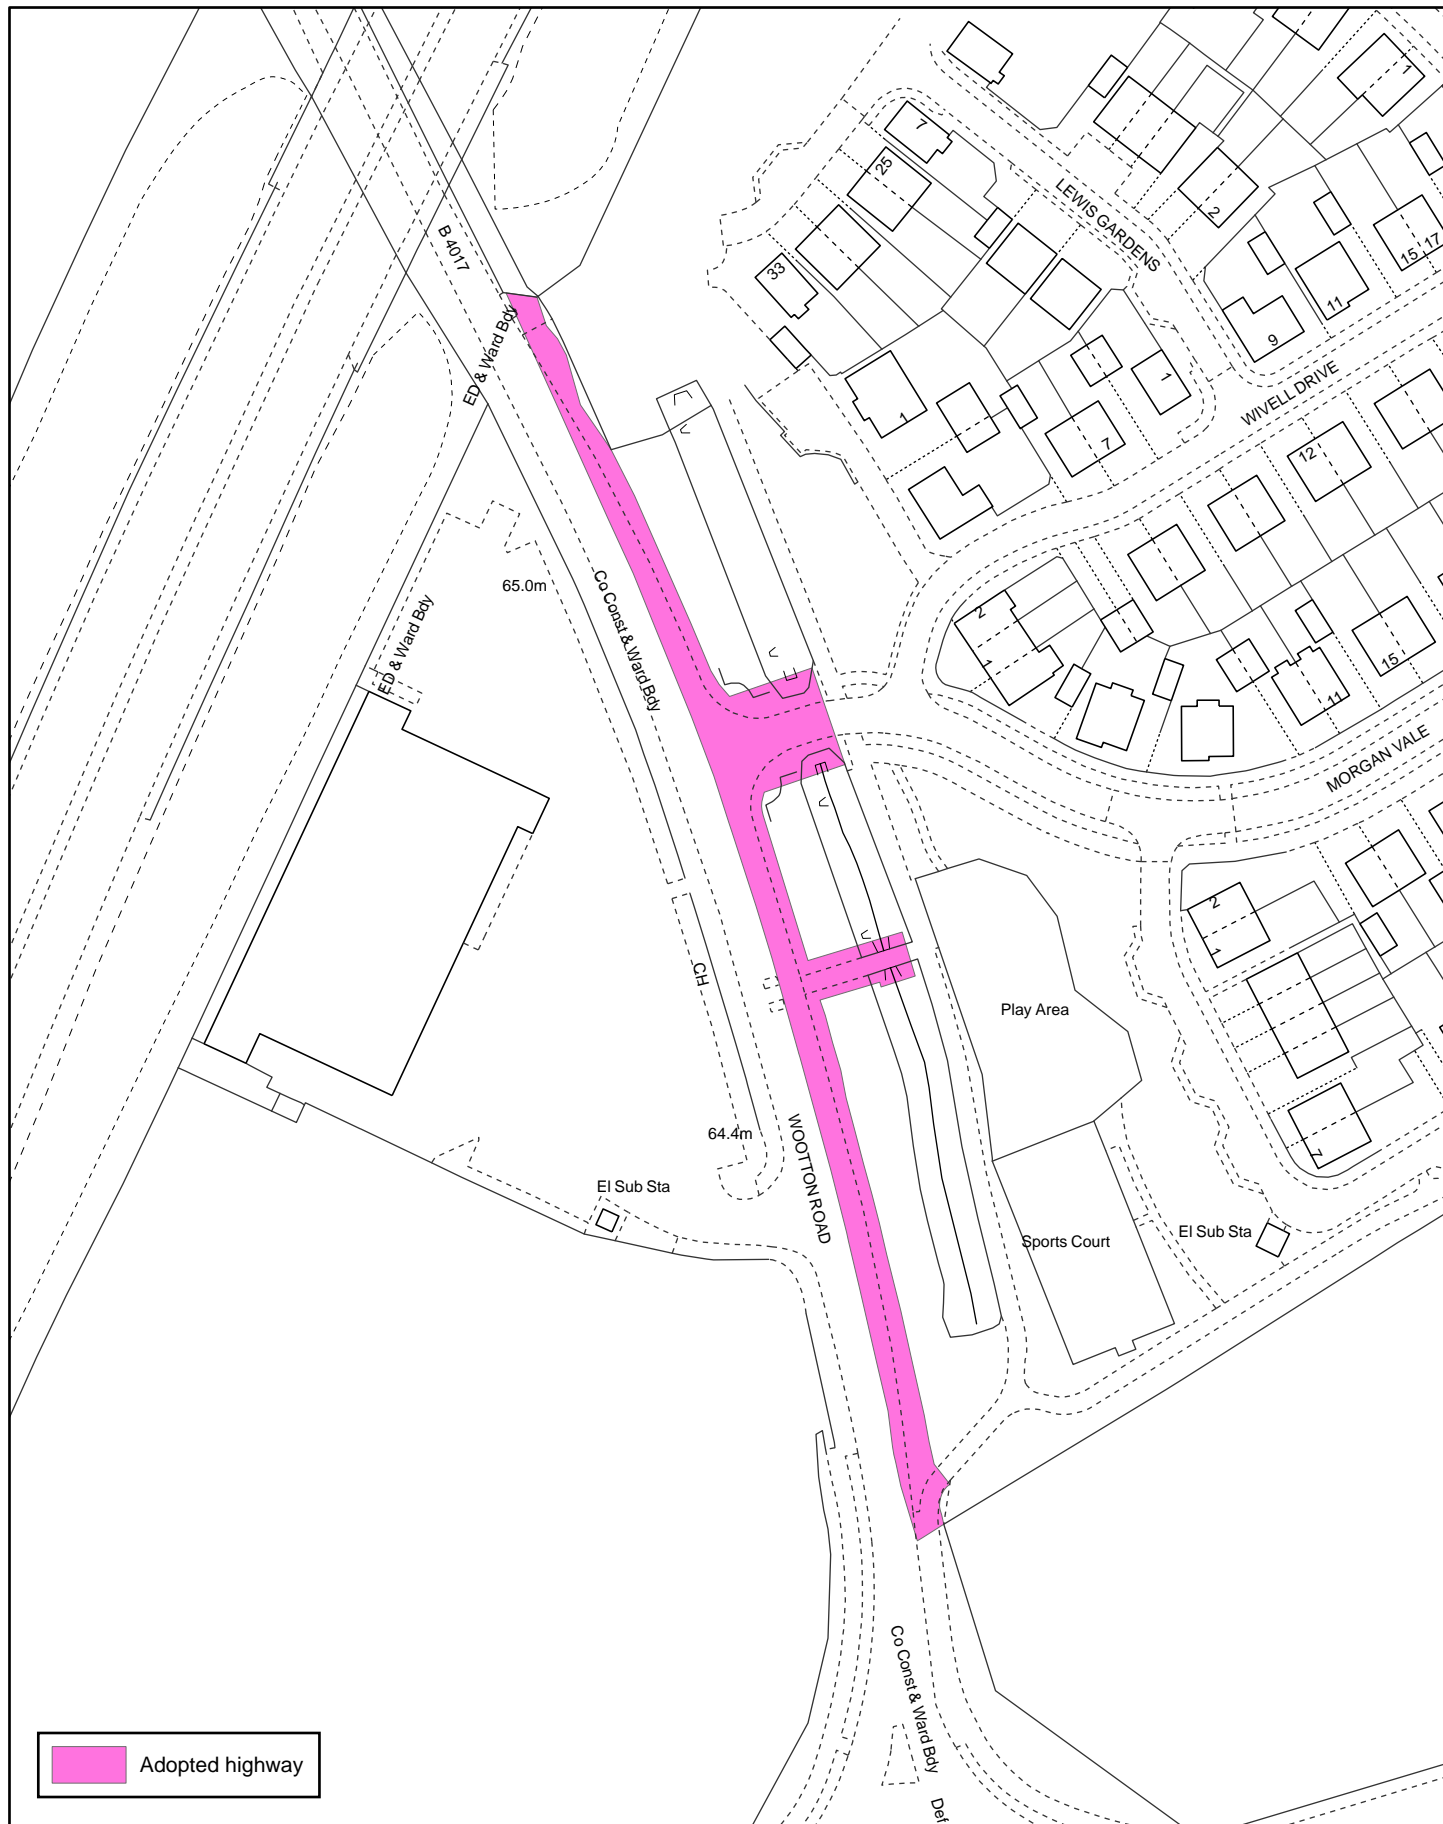

Abingdon: 100.149 S278 Highways Act 1980 Highway works at land NW of Dunmore Road - Ghosted Right Access

© Crown copyright and database rights 2026 Ordnance Survey AC0000851087

1:1,250

449068E 198730N

You are permitted to use this data solely to enable you to respond to, or interact with, the organisation that provided you with the data.
You are not permitted to copy, sub-licence, distribute or sell any of this data to third parties in any form.